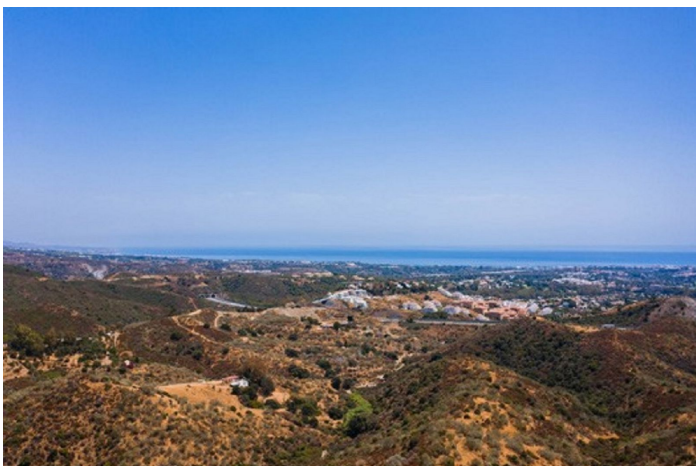

## Costa del Sol, Benahavís

Residential plot for sale in El Real de la Quinta, with a building capacity of 10% Its suitable for building detached villa with 2 floors + basements + terraces + porches, or 920.30m2 if we include the basements.

The views are of the sea and mountains.

Ask for more available units of different prices and sizes

### Views

Sea

Mountain

Panoramic

Golf