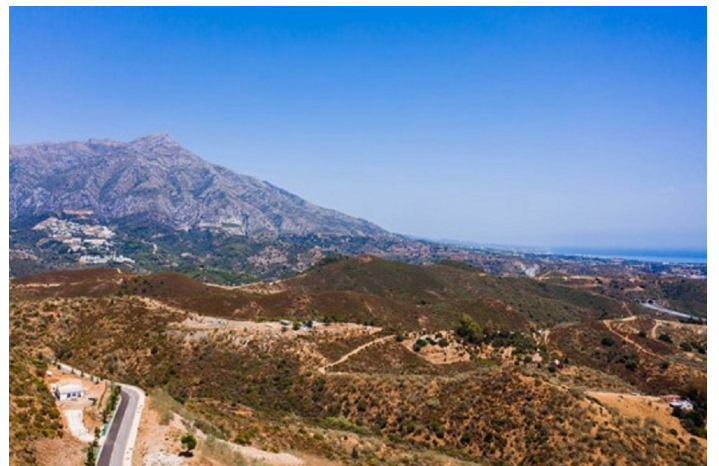

## Costa del Sol, Benahavís

Residential plot for sale in El Real de la Quinta, with a building capacity of 10% Its suitable for building detached villa with 2 floors + basements + terraces + porches, or 920.30m2 if we include the basements.

The views are of the sea and mountains.

Ask for more available units of different prices and sizes

### Views

Sea

Mountain

Panoramic

Golf