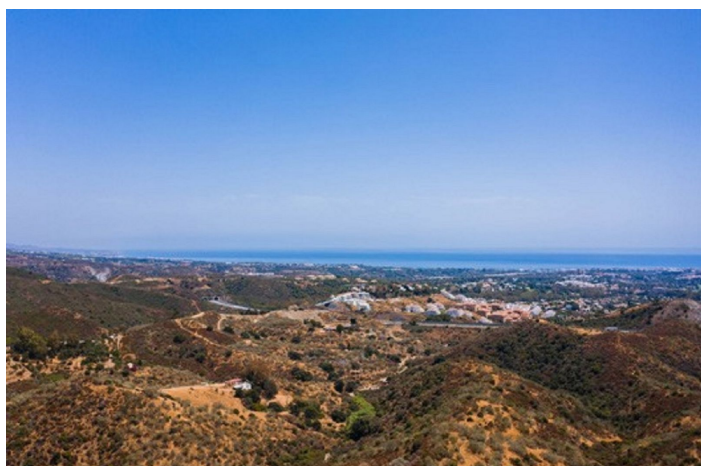

Residential Plot for sale in Benahavís, Benahavís

780,000 €

Reference: R4315924 Plot Size: 1,839m²

Costa del Sol, Benahavís

Residential plot for sale in El Real de la Quinta, with a building capacity of 10% Its suitable for building detached villa with 2 floors + basements + terraces + porches, or 920.30m2 if we include the basements.

The views are of the sea and mountains.

Ask for more available units of different prices and sizes

Features:

Orientation

South West

Views

Sea

Mountain

Panoramic

Golf