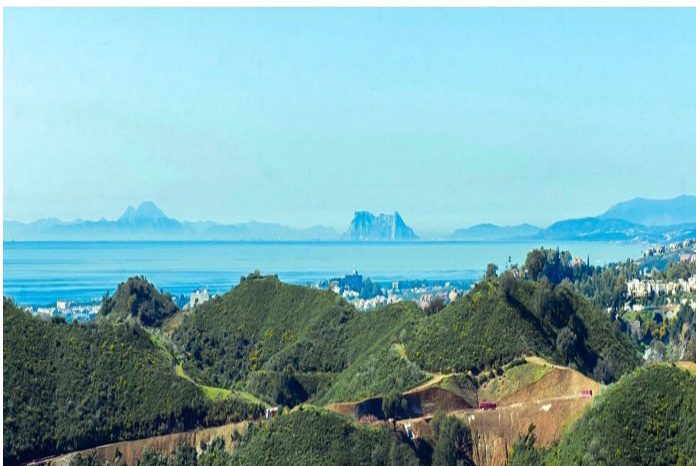

## Costa del Sol, Benahavís

Residential plot for sale in El Real de la Quinta, with a building capacity of 10% Its suitable for building detached villa with 2 floors + basements + terraces + porches, or 920.30m2 if we include the basements.

The views are of the sea and mountains.

Ask for more available units of different prices and sizes

### Views

Sea

Mountain

Panoramic

Golf