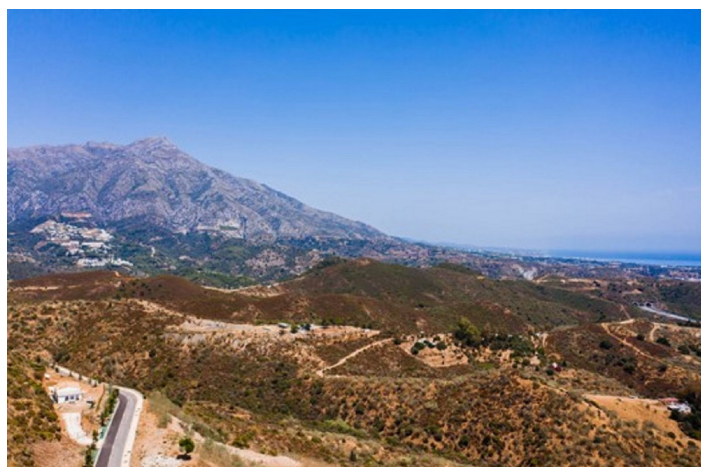

Residential Plot for sale in Benahavís, Benahavís

780,000 €

Reference: R4315924 Plot Size: 1,839m²

Costa del Sol, Benahavís

Residential plot for sale in El Real de la Quinta, with a building capacity of 10% Its suitable for building detached villa with 2 floors + basements + terraces + porches, or 920.30m2 if we include the basements.

The views are of the sea and mountains.

Ask for more available units of different prices and sizes

Features:

Orientation

South West

Views

Sea

Mountain

Panoramic

Golf