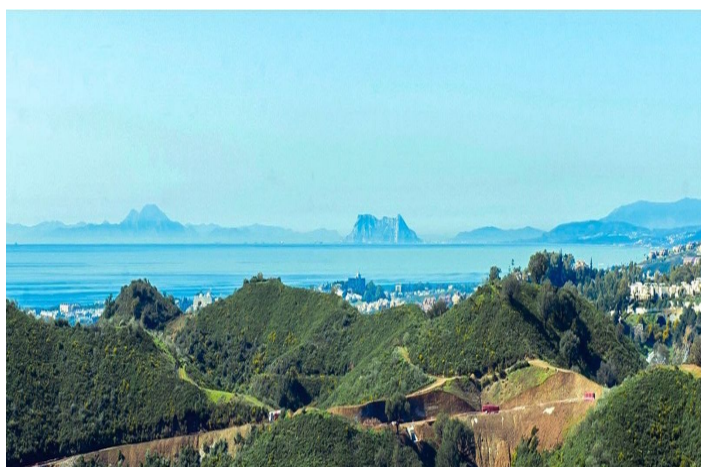

Residential Plot for sale in Benahavís, Benahavís

780,000 €

Reference: R4315924 Plot Size: 1,839m²

Costa del Sol, Benahavís

Residential plot for sale in El Real de la Quinta, with a building capacity of 10% Its suitable for building detached villa with 2 floors + basements + terraces + porches, or 920.30m2 if we include the basements.

The views are of the sea and mountains.

Ask for more available units of different prices and sizes

Features:

Orientation

South West

Views

Sea

Mountain

Panoramic

Golf