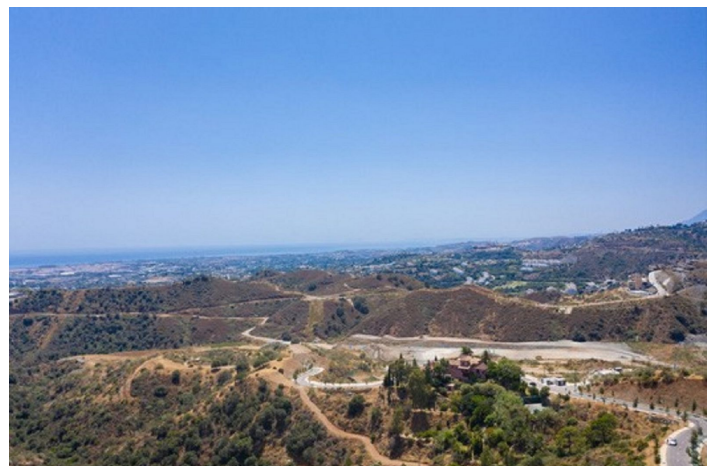

## Costa del Sol, Benahavís

Residential plot for sale in El Real de la Quinta, with a building capacity of 10% Its suitable for building detached villa with 2 floors + basements + terraces + porches, or 920.30m2 if we include the basements.

The views are of the sea and mountains.

Ask for more available units of different prices and sizes

### Views

Sea

Mountain

Panoramic

Golf