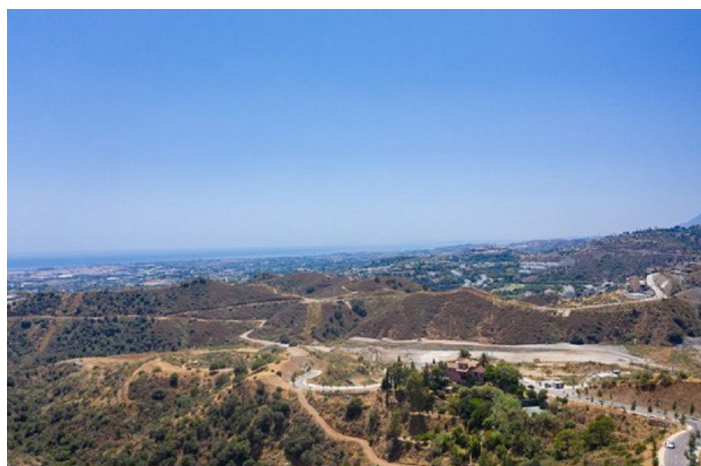

Residential Plot for sale in Benahavís, Benahavís

780,000 €

Reference: R4315924 Plot Size: 1,839m²

Costa del Sol, Benahavís

Residential plot for sale in El Real de la Quinta, with a building capacity of 10% Its suitable for building detached villa with 2 floors + basements + terraces + porches, or 920.30m2 if we include the basements.

The views are of the sea and mountains.

Ask for more available units of different prices and sizes

Features:

Orientation

South West

Views

Sea

Mountain

Panoramic

Golf