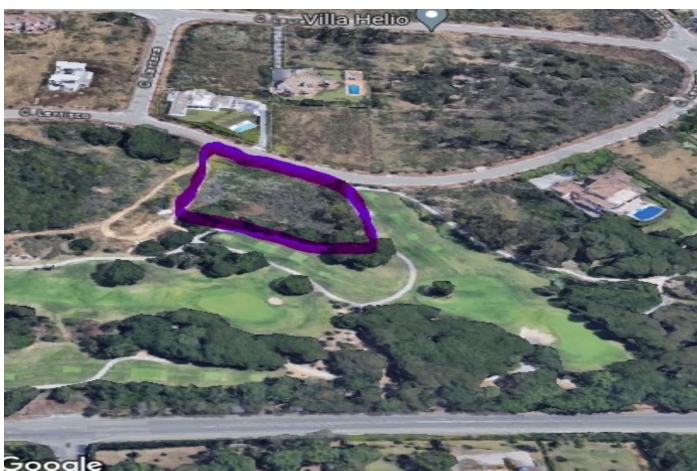

Residential Plot for sale in Sotogrande Alto, Sotogrande

750,000 €

Reference: R4367251 Plot Size: 2,748m²

Costa de la Luz, Sotogrande Alto

A residential plot for a single dwelling on Calle Lentisco within the La Reserva golf resort. This frontline golf plot has a total of 2,748m² with a buildability of 25%.

Features:

Orientation

South

Views

Sea

Golf

Setting

Frontline Golf