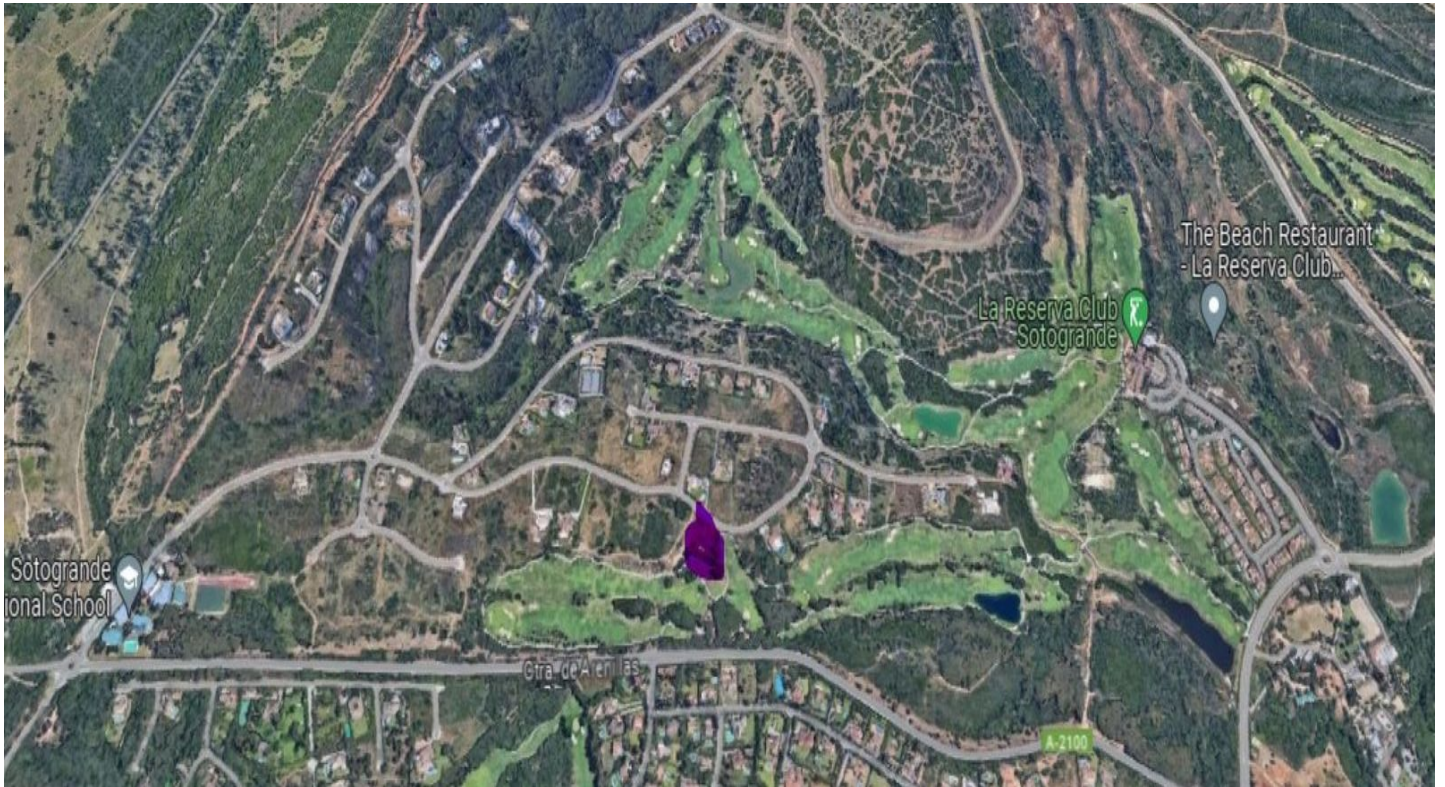

Residential Plot for sale in Sotogrande Alto, Sotogrande

750,000 €

Reference: R4367251 Plot Size: 2,748m²

Costa de la Luz, Sotogrande Alto

A residential plot for a single dwelling on Calle Lentisco within the La Reserva golf resort. This frontline golf plot has a total of 2,748m² with a buildability of 25%.

Features:

Orientation

South

Views

Sea

Golf

Setting

Frontline Golf