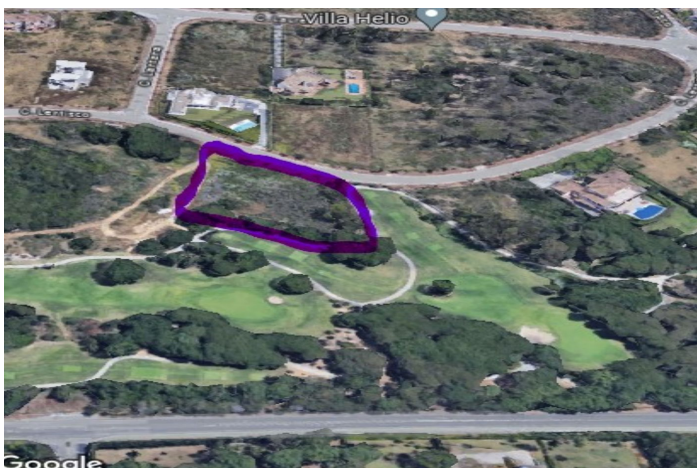

Residential Plot for sale in Sotogrande Alto, Sotogrande

750,000 €

Reference: R4367251 Plot Size: 2,748m²

Costa de la Luz, Sotogrande Alto

A residential plot for a single dwelling on Calle Lentisco within the La Reserva golf resort. This frontline golf plot has a total of 2,748m² with a buildability of 25%.

Features:

Orientation

South

Views

Sea

Golf

Setting

Frontline Golf