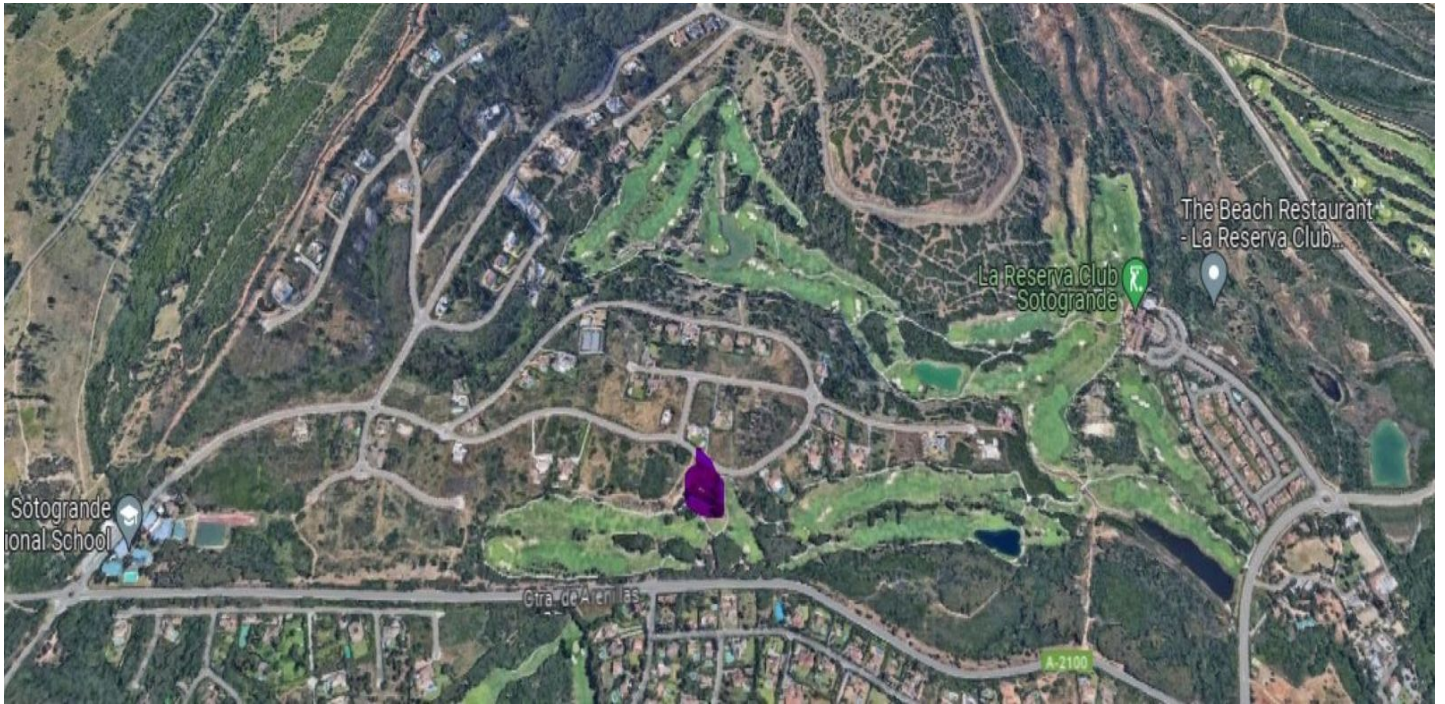

Residential Plot for sale in Sotogrande Alto, Sotogrande

750,000 €

Reference: R4367251 Plot Size: 2,748m²

Costa de la Luz, Sotogrande Alto

A residential plot for a single dwelling on Calle Lentisco within the La Reserva golf resort. This frontline golf plot has a total of 2,748m² with a buildability of 25%.

Features:

Orientation

South

Views

Sea

Golf

Setting

Frontline Golf