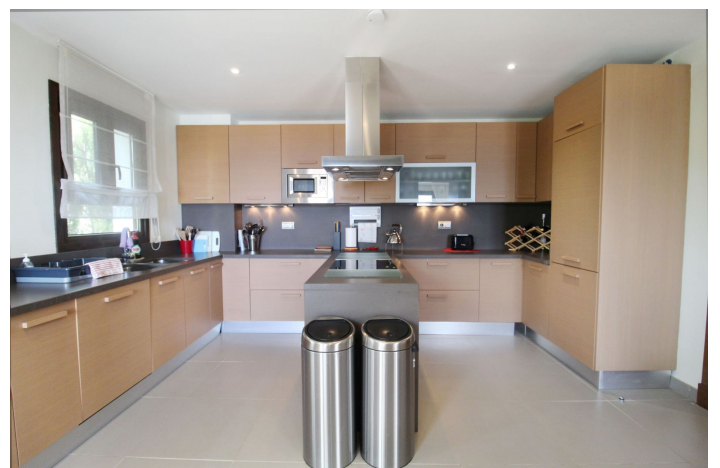

Detached Villa for sale in Benahavís, Benahavís

1,795,000 €

Reference: R3250426 Bedrooms: 5 Plot Size: 939m² Build Size: 639m² Terrace: 41m²

Costa del Sol, Benahavís

Situated on a gated community just a short walk from the beautiful village of Benahavis and all its famous restaurants, and just seven kilometres inland from the glamorous coastal hotspots of Puerto Banus and Marbella lies this contemporary south facing villa with absolutely stunning views out over the Mediterranean. This is a very spacious property with five large en-suite bedrooms distributed over three floors. The living & dining areas are open plan with lots of windows giving it a bright and airy feel throughout the day. Off the living room is a covered terrace which looks out to the heated pool and gardens, both maintained by the community and enjoy those amazing views out over the Mediterranean and La Concha mountain. The dining area is separated by the central fireplace and leads through to the large modern kitchen and breakfast area. The enormous lower level is currently used as a games room with bar, cinema and gym and enjoys natural light and views over the mountains. The standard of finish is high with underfloor heating in the bathrooms and good quality doors, windows and marble floors. The villa has private parking for two cars and plenty of storage rooms. The development is gated and has 24h security guards. This villa would make a fantastic low maintenance permanent residence or a perfect lock up and leave holiday home, which also has fantastic rental potential.