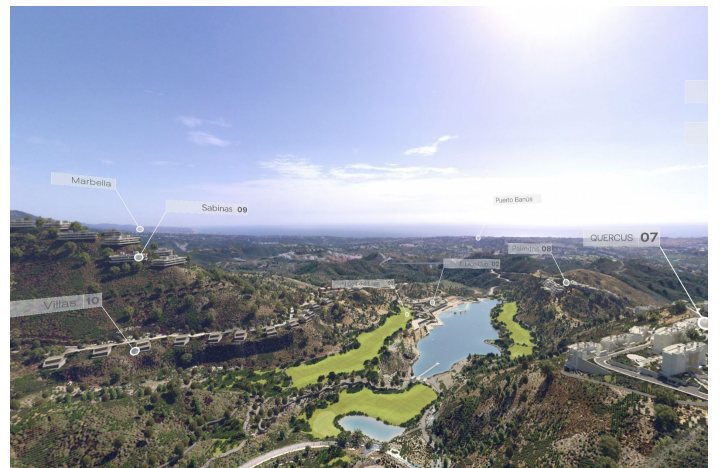

## Costa del Sol, Benahavís

Super west facing plot within the area of El Real de la Quinta. This plot is flat and is ready for an architect to come and design a dream home.

Overlooking what will be the golf course of this luxurious new area in Benahavis, the villa that is built here will have stunning views and will be able to access incredible facilities.

Real de La Quinta Residential Country Club Resort® is an enchanting 200 hectare residential resort, seamlessly integrated into the idyllic foothills of the Sierra de las Nieves overlooking the majestic La Concha mountain, the picturesque Costa del Sol and bordering the UNESCO biosphere reserve. Fulfil your lifestyle dreams with the Real de La Quinta real estate project where nature coexists with the modern world.

**GREAT OPPORTUNITY TO OBTAIN A BUILDING PLOT IN THE MOST UP AND COMING LOCATION  
BUILDING PLOT IN REAL DE LA QUINTA WITH GORGEOUS VIEWS AND WEST ORIENTATION.**

### Views

Sea

Mountain

Panoramic

Country