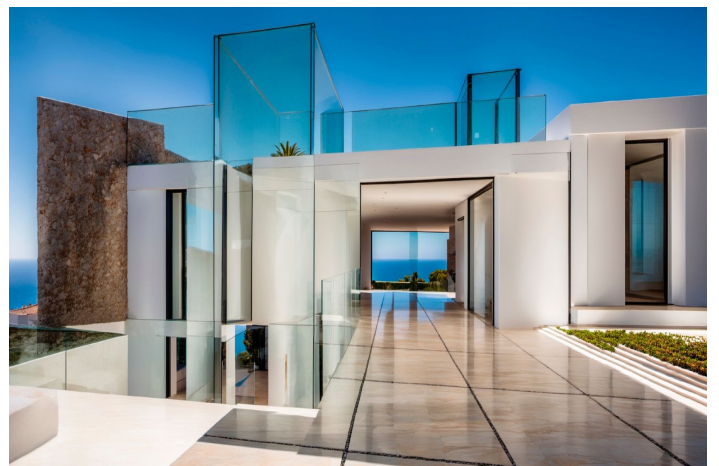

## Costa del Sol, Benahavís

Welcome to Villa Skyline, an exceptional residence nestled within the heart of a golf paradise, gracing a sprawling 1020 m<sup>2</sup> plot and boasting a stunning 500 m<sup>2</sup> architectural masterpiece exuding opulence and sophistication.

The seamless fusion of practicality and elegance defines Villa Skyline, featuring a spacious laundry room and refined storage solutions, including a grocery elevator, enveloping the space in an aura of serene luxury. Embrace a sanctuary of well-being within this abode; an in-house Gym, Sauna, and Jacuzzi beckon, inviting tranquillity and revitalisation. Outside, discover numerous terraces, inviting lounge areas, an outdoor kitchen, and a pool, ensuring unparalleled convenience for leisure and entertainment.

Villa Skyline transcends mere housing; it epitomises sophistication, gracefully blending luxury with functionality, culminating in an unparalleled lifestyle experience.

-REFURBISHMENT PROJECT-