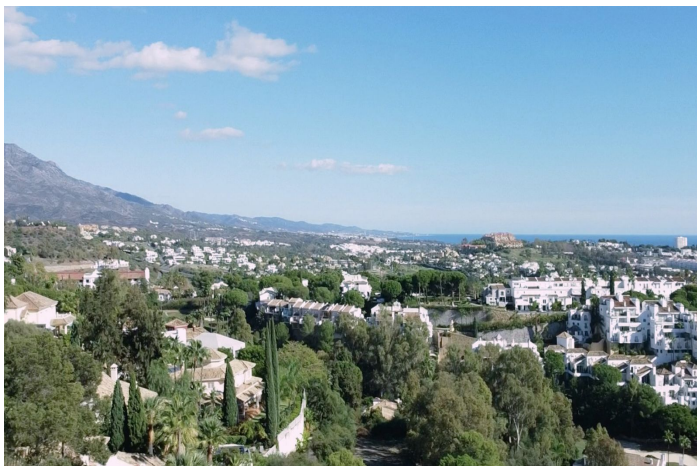

## Costa del Sol, Benahavís

Welcome to Villa Skyline, an exceptional residence nestled within the heart of a golf paradise, gracing a sprawling 1020 m<sup>2</sup> plot and boasting a stunning 500 m<sup>2</sup> architectural masterpiece exuding opulence and sophistication.

### Views

Sea  
Mountain  
Panoramic  
Country  
Golf