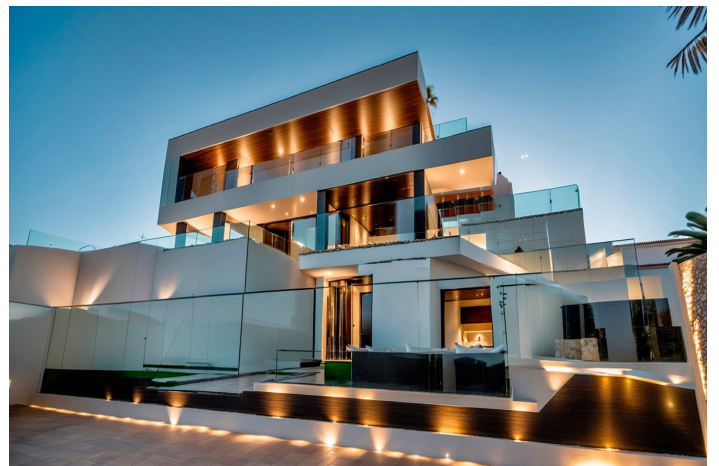

## Costa del Sol, Benahavís

Welcome to Villa Skyline, an exceptional residence nestled within the heart of a golf paradise, gracing a sprawling 1020 m<sup>2</sup> plot and boasting a stunning 500 m<sup>2</sup> architectural masterpiece exuding opulence and sophistication.

The seamless fusion of practicality and elegance defines Villa Skyline, featuring a spacious laundry room and refined storage solutions, including a grocery elevator, enveloping the space in an aura of serene luxury. Embrace a sanctuary of well-being within this abode; an in-house Gym, Sauna, and Jacuzzi beckon, inviting tranquillity and revitalisation. Outside, discover numerous terraces, inviting lounge areas, an outdoor kitchen, and a pool, ensuring unparalleled convenience for leisure and entertainment.

Villa Skyline transcends mere housing; it epitomises sophistication, gracefully blending luxury with functionality, culminating in an unparalleled lifestyle experience.

-REFURBISHMENT PROJECT-