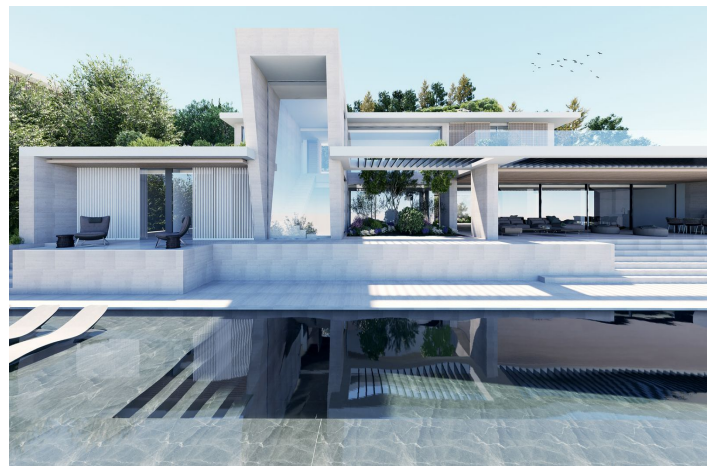

Residential Plot for sale in Sotogrande, Sotogrande

3,750,000 €

Reference: R4775296 Plot Size: 8,359m² Build Size: 2,507m²

Costa de la Luz, Sotogrande

Building plot of 8,359 m² with panoramic views of the sea and several prestigious golf courses.

Building area of 2,507.70 m².

Located in the prestigious urbanization of 'La Reserva de Sotogrande', just 5 minutes by car from magnificent beaches and numerous golf courses, some of them very important, such as 'Valderrama', one of the best known in the world! world and ranked best course in continental Europe by Golf World magazine in 1999! Also known for having organized some of the best golf tournaments in the world.

Utility Room

Views

Sea

Mountain

Panoramic

Golf

Beach

Port