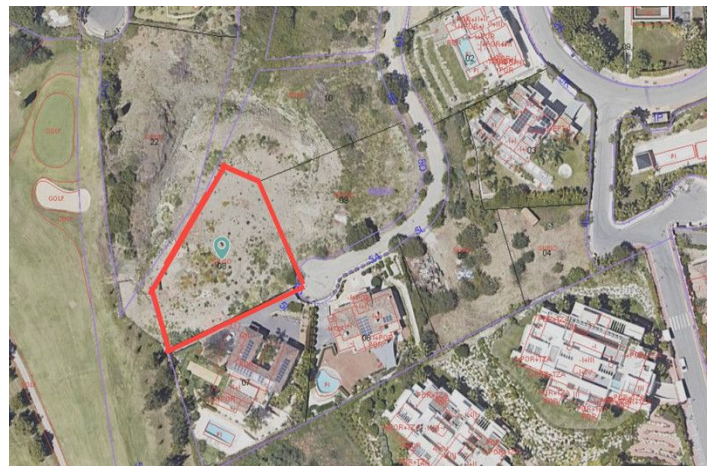

## Costa del Sol, Benahavís

1553m2 plot located on the front line of the golf course La Alqueria. 24/7 security with amazing views.

The plot comes with a project for a villa of 616 m2 and license.