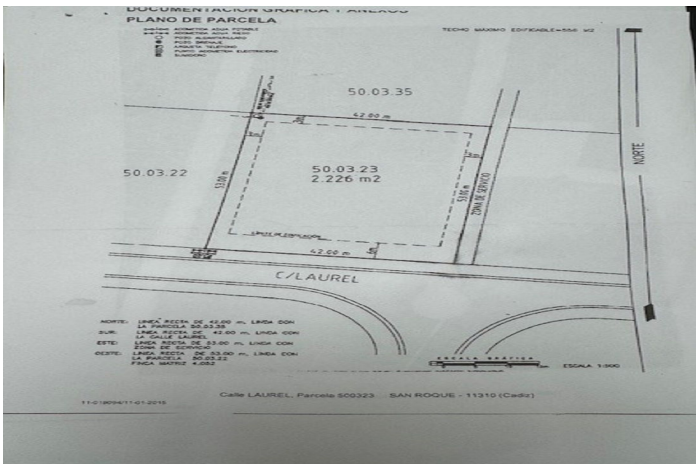

Residential Plot for sale in Sotogrande, Sotogrande

700,000 €

Reference: R4965154 Plot Size: 2,226m²

sales@melrose-properties.com

+34 952 802 912

Costa de la Luz, Sotogrande

Fantastic residential plot in Sotogrande to build your dream house. Surrounded by natural environment. Close to school, next to golf course and La Reserva.