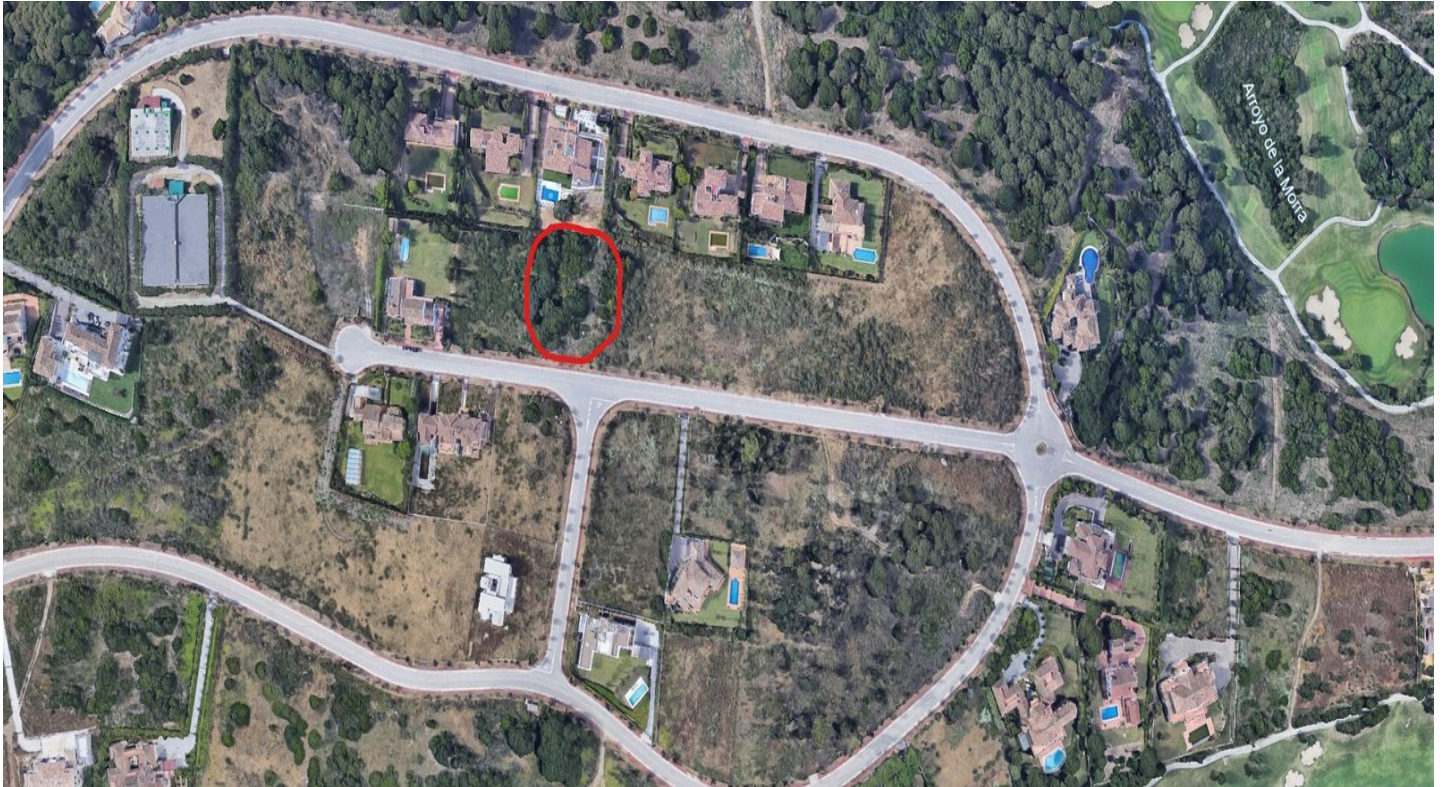

Residential Plot for sale in Sotogrande, Sotogrande

700,000 €

Reference: R4965154 Plot Size: 2,226m²

sales@melrose-properties.com

+34 952 802 912

Costa de la Luz, Sotogrande

Fantastic residential plot in Sotogrande to build your dream house. Surrounded by natural environment. Close to school, next to golf course and La Reserva.

Easy viewings!!

Features:

Orientation

North

North East

Condition

Good

Category