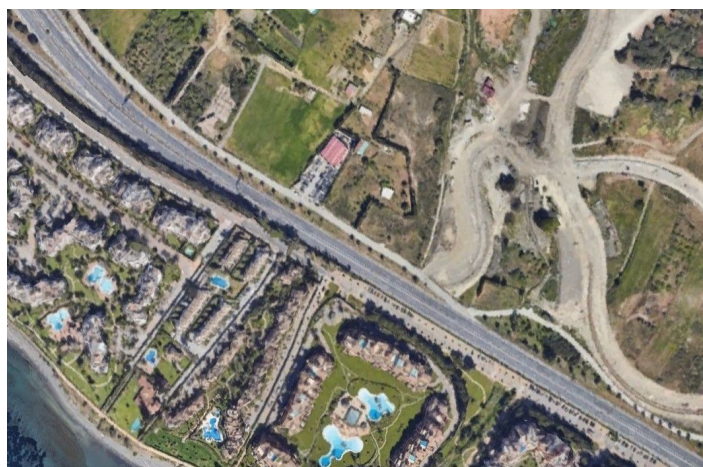

## Costa del Sol, Estepona

This asset offers an exceptional opportunity for those looking to invest in a prime location within the New Golden Mile area.

The property encompasses a generous 9,500 square meters of land, providing ample space for various development possibilities.

The section closest to the highway offers the potential to construct a 1,415 square meter commercial store, and its direct and clear visibility from the busiest road on the Costa del Sol makes it an ideal location for establishing a thriving business.

Located just 3 km away from Estepona center, and 1 km from the beach, the land has easy access to the main roadway that connects Estepona, Marbella and the main cities of Malaga region and all Costa del Sol and Cadiz coastline, it is an exceptional opportunity for investors. It is also surrounded by numerous ongoing developments and projects, renowned and established workshops, as well as distinguished residential communities like Kempinsky 5 star Hotel, Bahia de la Plata and Alcazaba Beach.

In summary, this urbanizable land in the New Golden Mile area presents an outstanding investment opportunity due to its strategic location, substantial size, and development potential. If you are interested in obtaining more information about this property or exploring how to capitalize on this promising opportunity, we are available to provide further details and assist you in making an informed decision regarding this lucrative investment opportunity.