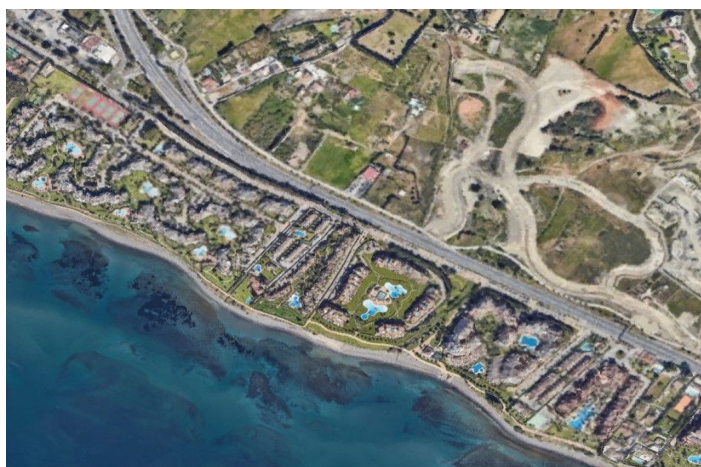

## Costa del Sol, Estepona

This asset offers an exceptional opportunity for those looking to invest in a prime location within the New Golden Mile area.

The property encompasses a generous 9,500 square meters of land, providing ample space for various development possibilities.

The section closest to the highway offers the potential to construct a 1,415 square meter commercial store, and its direct and clear visibility from the busiest road on the Costa del Sol makes it an ideal location for establishing a thriving business.

Located just 3 km away from Estepona center, and 1 km from the beach, the land has easy access to the main roadway that connects Estepona, Marbella and the main cities of Malaga region and all Costa del Sol and Cadiz coastline, it is an exceptional opportunity for investors. It is also surrounded by numerous ongoing developments and projects, renowned and established workshops, as well as distinguished residential communities like Kempinsky 5 star Hotel, Bahia de la Plata and Alcazaba Beach.

In summary, this urbanizable land in the New Golden Mile area presents an outstanding investment opportunity due to its strategic location, substantial size, and development potential. If you are interested in obtaining more information about this property or exploring how to capitalize on this promising opportunity, we are available to provide further details and assist you in making an informed decision regarding this lucrative investment opportunity.