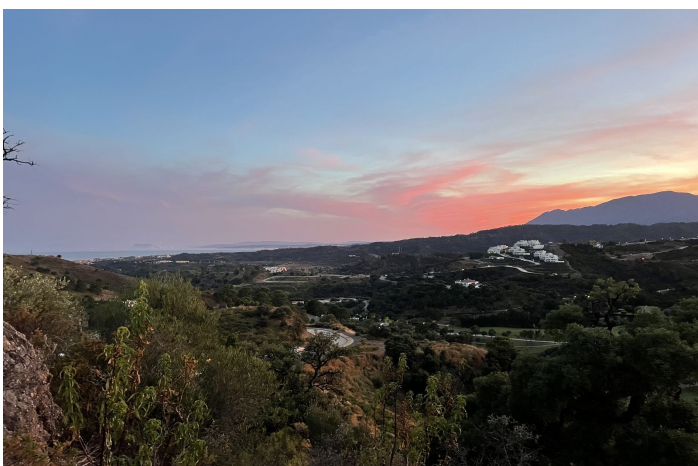

Residential Plot for sale in Benahavís, Benahavís

1,950,000 €

Reference: R4422034 Plot Size: 10,275m²

Costa del Sol, Benahavís

Unique opportunity to acquire two adjoined magnificent villa plots primely nestled on an elevated private peak within the exclusive, Marbella Club Golf Resort, Benahavis boasting panoramic sea, mountain and golf views. One or two villas can be constructed on these plots with a total buildable footprint of 1,100 m² plus basement. This unique real-estate opportunity is just a stones throw from the club house and the resort's many amenities. Gourmet five-star dining can be enjoyed at the clubhouse in a tranquil setting nestled between a picturesque lake and the 18th hole green. Golf Club Members will enjoy unlimited use of its meticulously manicured, championship, Dave Thomas designed 18-hole golf course where often walk-on access to play with practically no tee-times required. Members enjoy a comprehensive practice facility along with personalized Golf instruction by PGA professional golf staff. The golf club has a full calendar of events and tournaments hosted by the club. Additionally, the Marbella Club Golf Resort Riding Stables is a horse lovers delight that has been host of the both international and national horse jumping championships where Residents can enjoy a comprehensive range of services provided by one of the finest equestrian facilities in Spain. Residents can liberally arrange for a guided ride through the stunning trails among unspoiled nature within the majestic foothills of the Sierra Bermeja Mountains.

Features:

Features

Stables

Orientation

South West

Views

Sea

Mountain

Panoramic

Golf

Setting

Close To Golf

Urbanisation

Frontline Golf

Security

Gated Complex